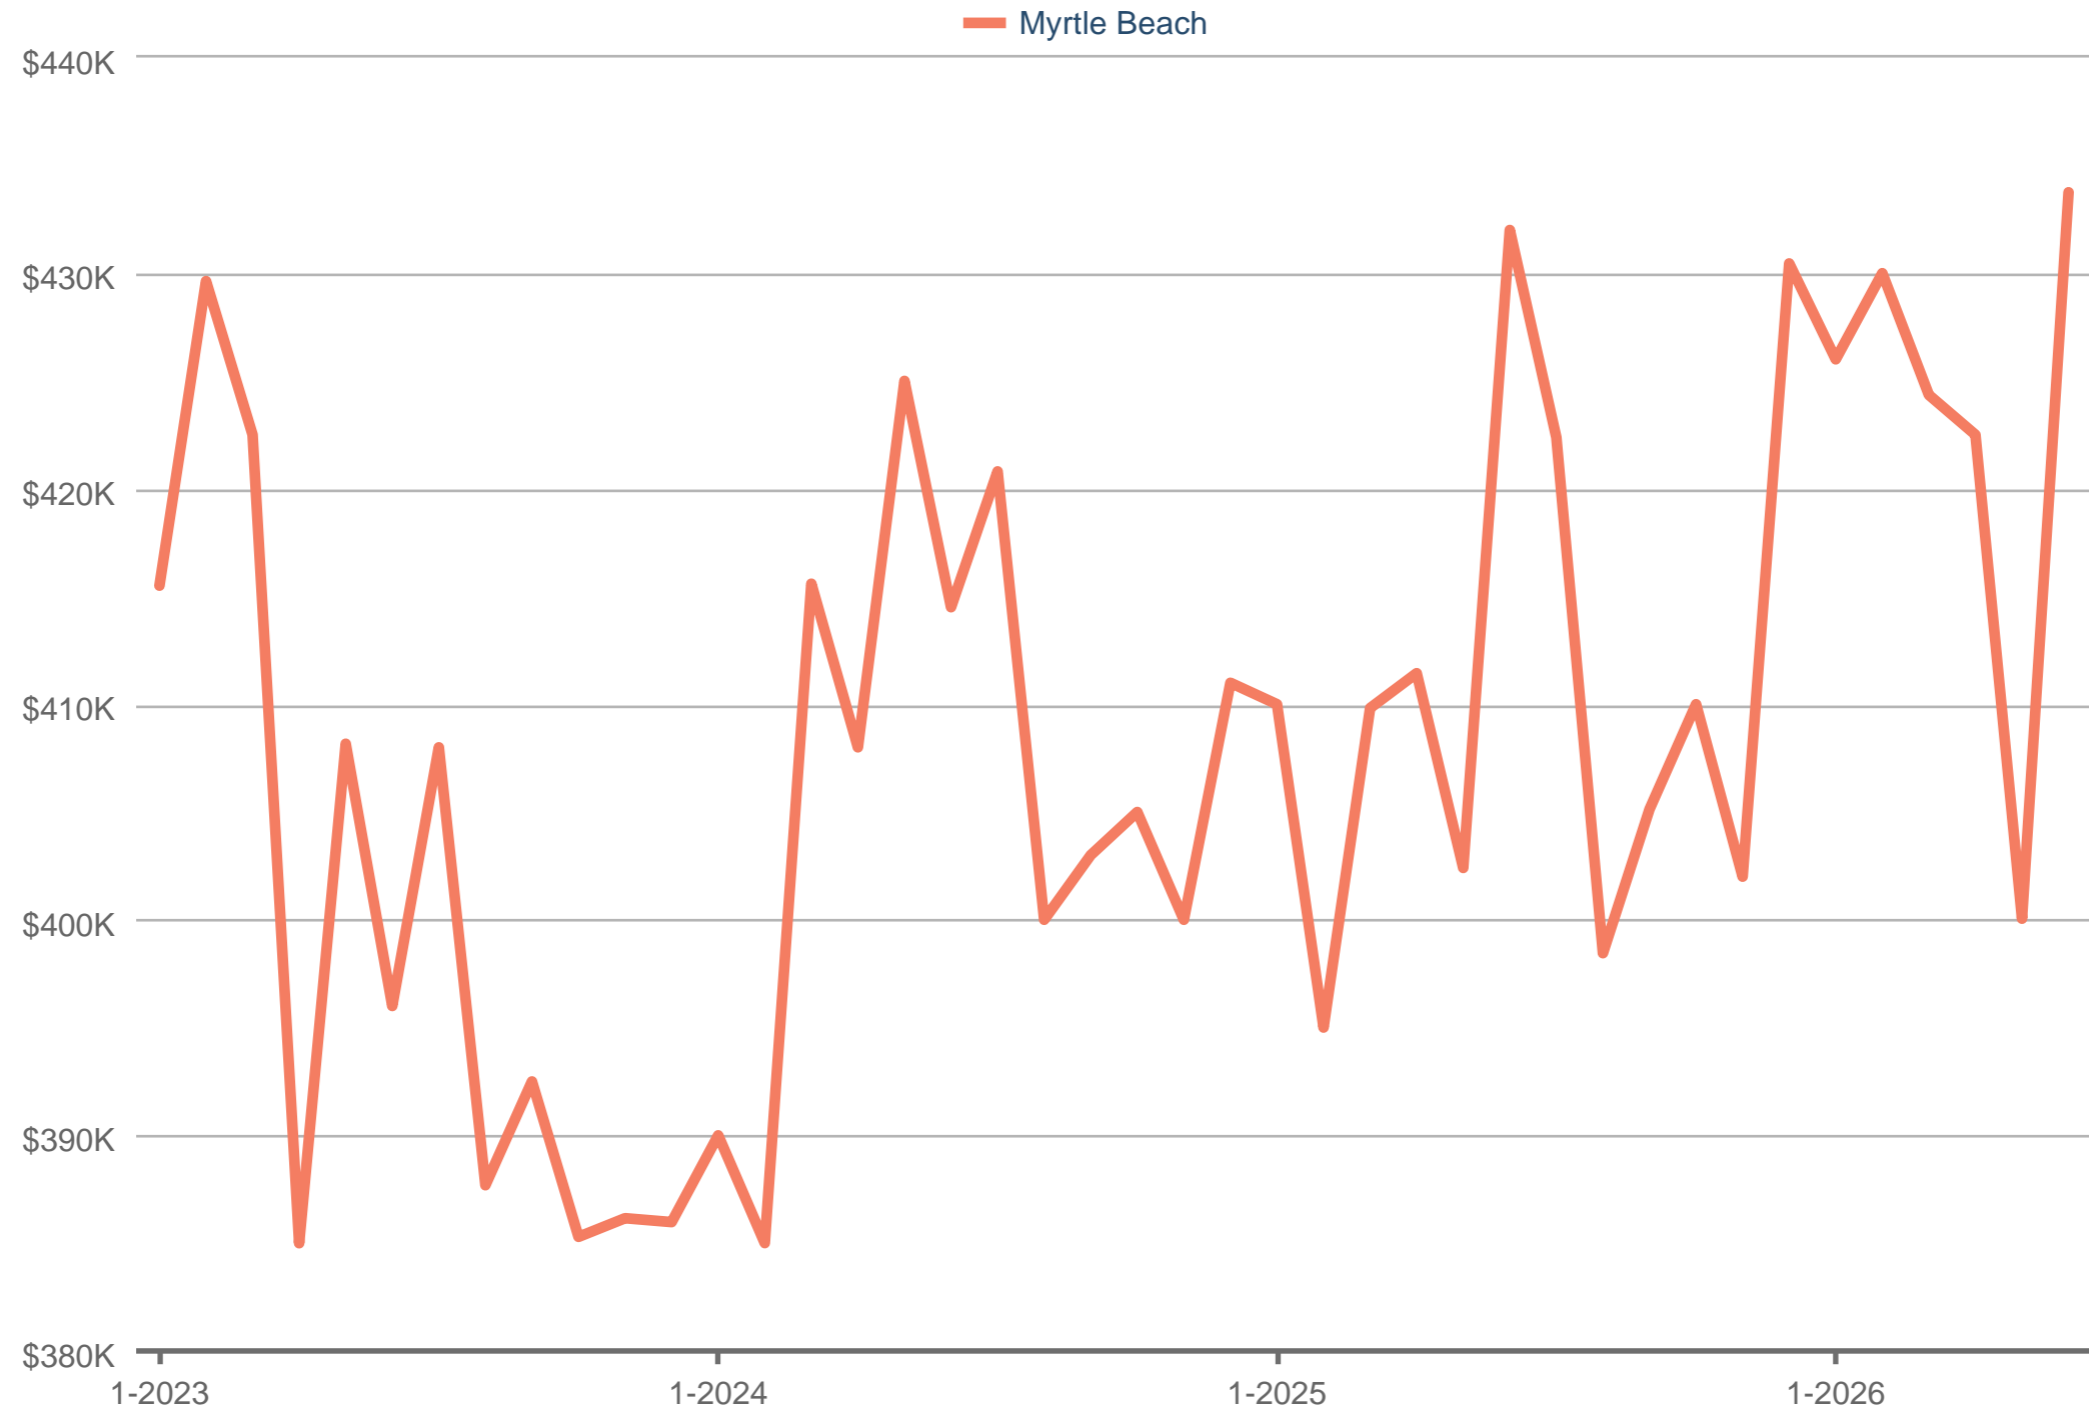

Keri Schaeffer

REALTOR - Keller Williams Oak and Ocean

Office: 843-655-7594

keri@oakandocean.com

www.keri@oakandocean.com

Median Sales Price

Myrtle Beach: Single Family

Each data point is one month of activity. Data is from July 9, 2026.